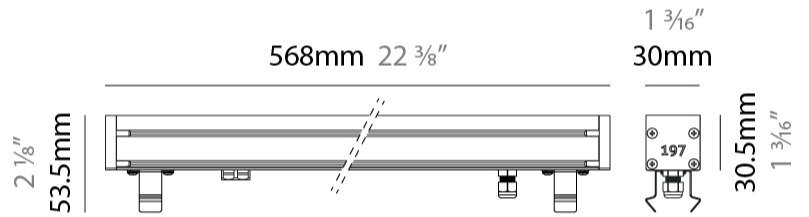

E12I0051- -

base number   Color   Lens
Temperature   Options

1. To build a product code in our configurator select the specify button on the base model # product page
2. To build a manual product code on this datasheet choose from the options listed below in blue font and add the suffix to the base model #

GENERAL

Series: Slash 30
Brand: Unonovesette
Division: Exterior
Mounting Type: Recessed
Mounting Location: In-Ground
Subcategory: Wallwash

PHYSICAL

Shape: Rectangle
Length (mm): 568
Length (in): 22 ³/₈"
Width (mm): 30
Width (in): 1 ³/₁₆"
Height (mm): 53.5
Height (in): 2 ¹/₈"
Light Distribution: Adjustable / Direct
Weight (kg): 0.46
Weight (lbs): 1.014
Diffuser: Extra clear tempered 6mm
Fixture Finish: ANA
Fixture Material: Extruded Aluminum
Cable Details: IP68 30cm Cable with Easy Lock system

ELECTRICAL

Lamp Type: LED
Input Wattage (W): 32
Total Output Wattage (W): 25
Dimming: Non-Dimmable
Driver Included: No
Driver Location: Remote
Driver Type: Constant Voltage - Universal
Driver Class: Class 2
Input Voltage (V): 120 - 277
Output Voltage (V): 24
Upon Request: Phase Dimming (120Vac only) / 0-10V Dimming

LED

Color Temperature (*K): 2200 / 2700 / 3000 / 4000
Max. Delivered Lumen (lm): 2280 (3000K)
CRI: >90 CRI
Lamp Life (hrs): 100000

OPTICAL

Optic°: 12 / 21 / 31 / 46 / 13x36
Adjustability: Tilt ±20°

RATINGS AND CERTIFICATIONS

Certified By: Certified for North American Standards
IP rating: IP67
IK Rating: IK06