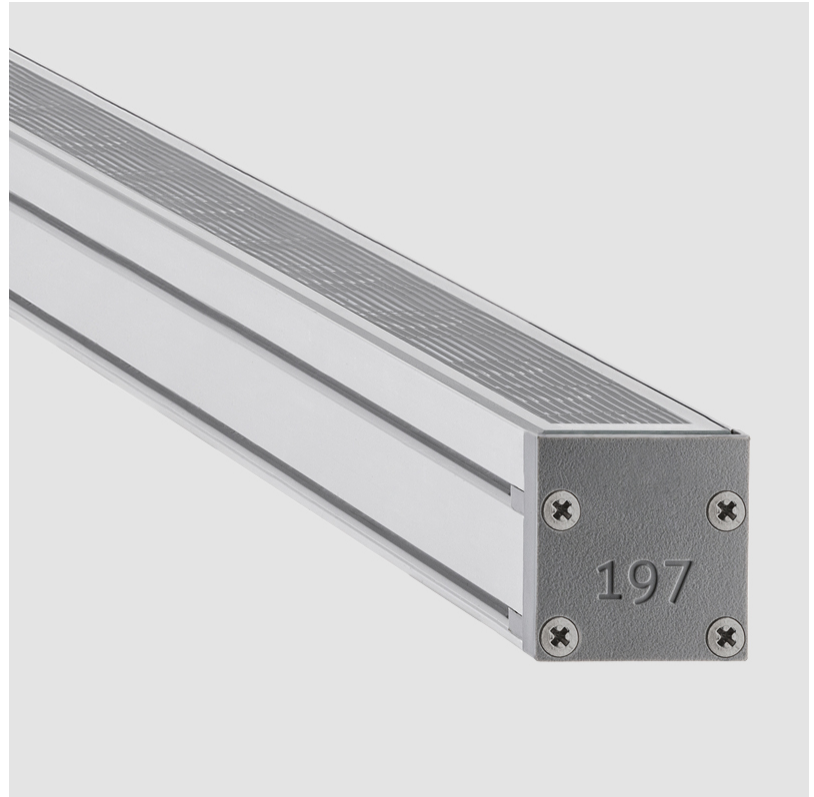

SLASH 30 RECESSED

E12I0063-

base number   Color   Lens
Temperature   Options

1. To build a product code in our configurator select the specify button on the base model # product page
2. To build a manual product code on this datasheet choose from the options listed below in blue font and add the suffix to the base model #

GENERAL

Series: Slash 30
Brand: Unonovesette
Division: Exterior
Mounting Type: Recessed
Mounting Location: In-Ground
Subcategory: Wallwash

PHYSICAL

Shape: Rectangle
Length (mm): 1139
Length (in): 44 ¹³/₁₆
Width (mm): 30
Width (in): 1 ³/₁₆
Height (mm): 53.5
Height (in): 2 ¹/₈
Light Distribution: Adjustable / Direct
Diffuser: Extra clear tempered 6mm
Fixture Finish: ANA
Fixture Material: Extruded Aluminum
Cable Details: IP68 30cm Cable with Easy Lock system

ELECTRICAL

Lamp Type: LED
Input Wattage (W): 33.92
Total Output Wattage (W): 26.5
Dimming: Non-Dimmable
Driver Included: No
Driver Location: Remote
Driver Type: Constant Voltage - Universal
Driver Class: Class 2
Input Voltage (V): 120 - 277
Output Voltage (V): 24
Upon Request: Phase Dimming (120Vac only) / 0-10V Dimming

LED

Color Temperature (°K): 2200 / 2700 / 3000 / 4000
Max. Delivered Lumen (lm): 2280 (3000K)
CRI: >90 CRI
Lamp Life (hrs): 100000

OPTICAL

Optic°: 12 / 21 / 31 / 46 / 13x36
Adjustability: Tilt ±20°

RATINGS AND CERTIFICATIONS

Certified By: Certified for North American Standards
IP rating: IP67
IK Rating: IK06